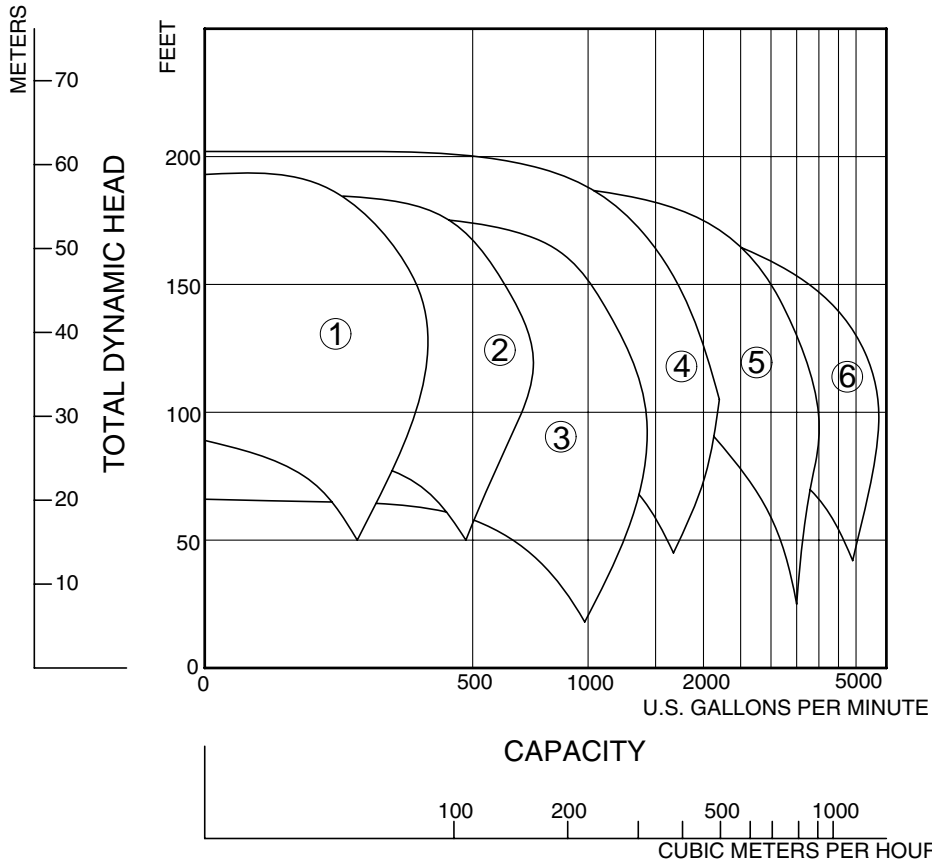

R-SERIES - 1800 RPM

1800 RPM RB Series Enclosed Impellers		
Curve	Model	RPM
1	2.5RB	1770
2	3RB	1775
3	4RB	1775
4	5RB	1780
5	6RB	1780
6	10RB	1785